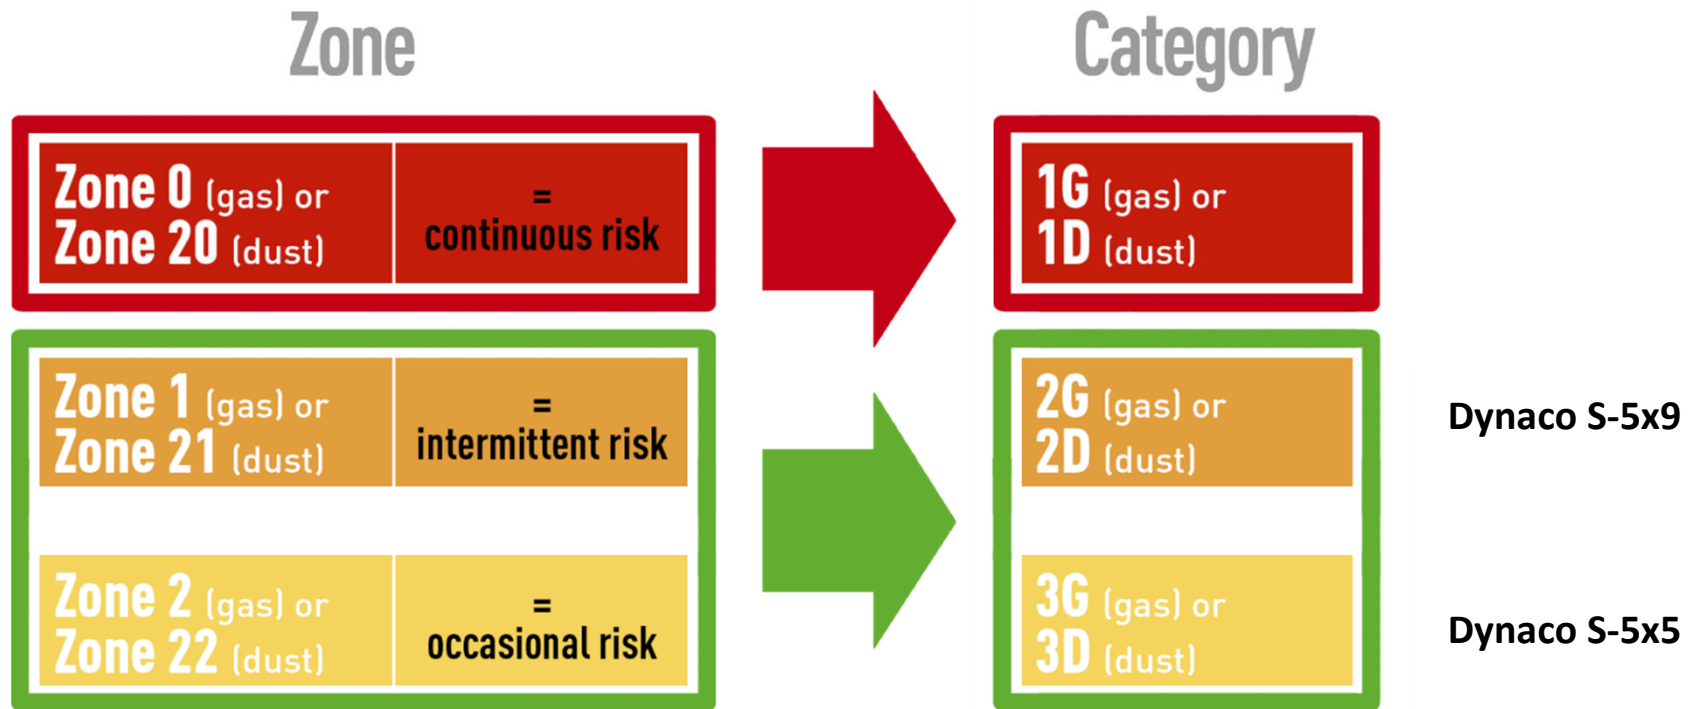

Atex categories based solutions for your degree of danger

Customer situation

Product Type

- Dynaco S-5x5

Ex II h T4 135°C

Ex db mc ia e IIC T4 EPL Gc

Ex tb mc ia IIIB 135°C EPL Dc

S-535 Category 3 Compact

S-545 Category 3 Power

S-555 Category 3 All Weather

To be used in zone:

2 Gas or 22 Dust

- Dynaco S-5x9

Ex II h T4 135°C

Ex db ia e IIC T4 EPL Gb

Ex tb ia IIIB 135°C EPL DB

S-539 Category 2 Compact

S-549 Category 2 Power

S-559 Category 2 All Weather

To be used in zone:

1 Gas or 21 Dust